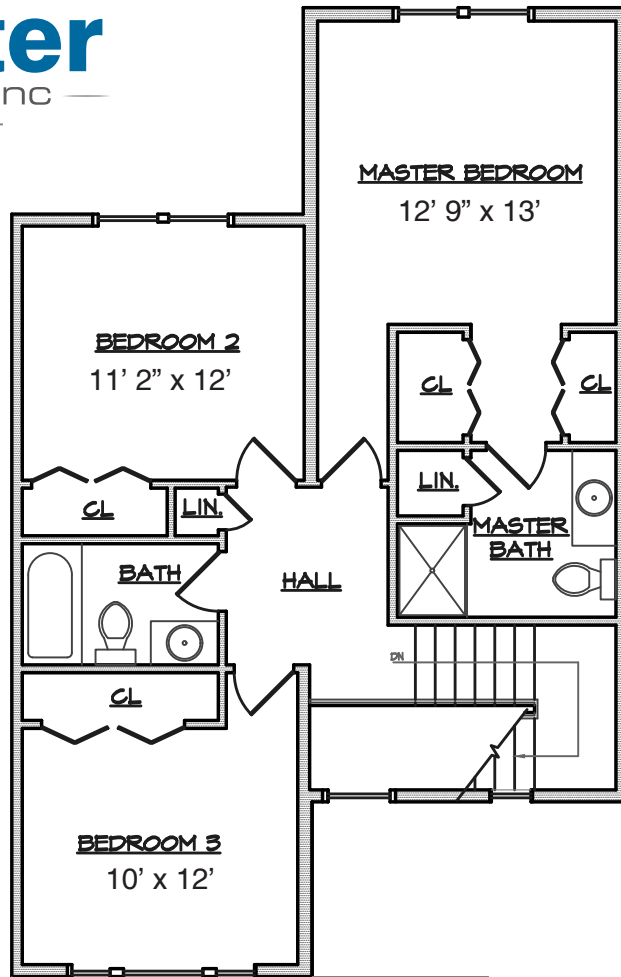

The Meadows

at Martin's Run

The Ashville

1700 SQ FT

3 bedroom

2 1/2 bath

Starting at
\$259,900

Jason McAllister

Floor plans may reflect available options.

The Meadows

at Martin's Run

All information is believed to be accurate, but not guaranteed. Prices and specifications are subject to change without notice.
Floor plans may reflect available options.