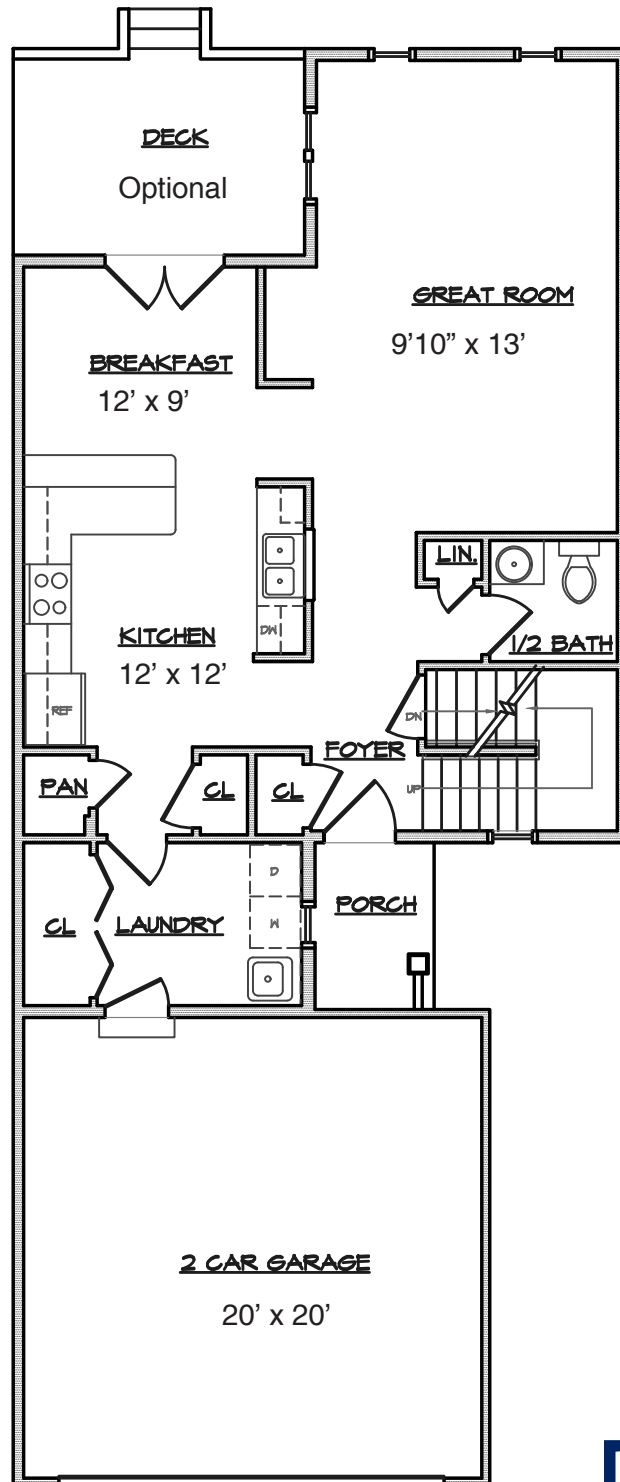

The Meadows

at Martin's Run

The Ashville

1700 SQ FT

3 bedroom

2 1/2 bath

Starting at
\$259,900

Jason McAllister